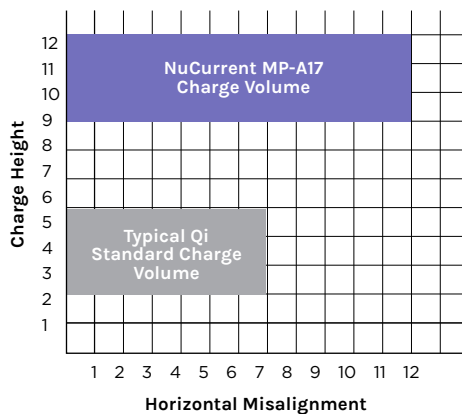

Extended Range

- Industry-leading charging volume
- Improved positioning freedom for better user experience

Extended Power

- Continuous 15W wireless charging speeds
- Advanced thermal mitigation and foreign object detection