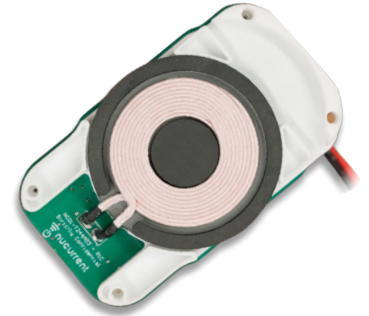

EXTENDED RANGE QI CHARGING

NuCurrent's innovative charger design lets designers mount chargers under thick surfaces, enabling deluxe, space-efficient interiors for boats and RVs.

NuVerse RV and Marine Applications

Extended Range

- Industry-leading charging volume
- Improved positioning freedom for better user experience

Extended Power

- Continuous 15W wireless charging speeds
- Advanced thermal mitigation and foreign object detection

Qi certified for safety and interoperability

Works with Samsung Fast Charge and Apple Fast Charge including the iPhone 12

Qi certified for Extended Power Profile ensuring:

- Safety, verified by 3rd party testing
- Interoperability with all Qi handsets
- Future proof with 15W of power

Charge through non-metallic table surfaces, including fiberglass, marble, wood, and granite

- Improves aesthetics by preserving the original surface
- Protects charger from water ingress
- Allows for easy surface sterilization