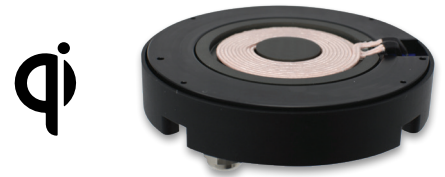

EXTENDED RANGE Qi CHARGING

NuCurrent's innovative charger is the world's first 15W EPP Qi charger certified to 12mm. This innovation allows designers to mount chargers under furniture surfaces, enabling new innovation and utility.

Superior Performance

Designed for Furniture and Infrastructure

- Equipped with a USB front-end so multiple units can connect to a single adapter

Extended Range

- Industry-leading charge volume
- Improved spatial freedom for better user experience

Extended Power

- Continuous 15W
- Advanced thermal mitigation and foreign object detection

Technology in Action

Watch: QiXRP Video Demonstration >>

Qi Certified for Safety and Interoperability

- **Compatible: Samsung Fast Charge, Apple Fast Charge and MagSafe**
- **Extended Power Profile (EPP) Qi certification ensures:**
 - Safety, verified by third-party testing
 - Interoperability with all Qi devices
 - Future-proof with 15W
- **Charges through thick, non-metallic surfaces**
 - Materials include: fiberglass, marble, wood, and granite
 - Preserves original surface appearance and structural integrity
 - Protects charger from water ingress
 - Allows easy surface sterilization