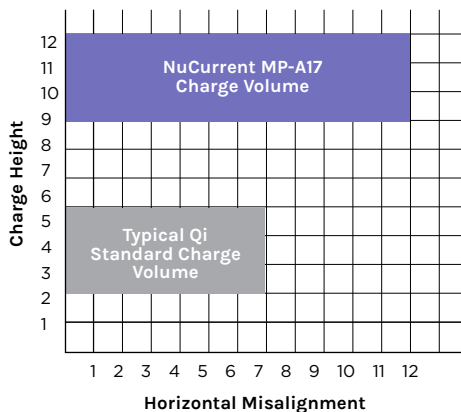

Superior Performance