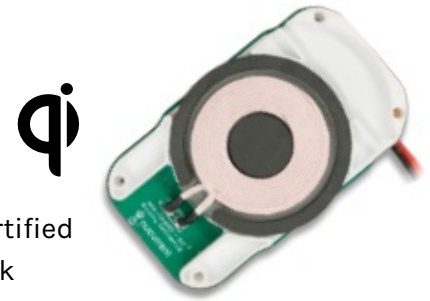

EXTENDED RANGE Qi CHARGING

NuCurrent's innovative charger is the world's first 15W EPP Qi charger certified to 12mm. This innovation allows designers to mount chargers under thick surfaces, enabling deluxe, space-efficient interiors for marine and RV applications.

Superior Performance

Designed for Marine and RV

- Compatible with both 12V and 24V power systems
- Front-end designed for compliance with ISO 7637-2 and ISO 16750-2
- Works over entire battery voltage range

Extended Range

- Industry-leading charge volume
- Improved spatial freedom for better user experience

Extended Power

- Continuous 15W
- Advanced thermal mitigation and foreign object detection

Technology in Action

Watch: QiXRP Video Demonstration >>

Qi Certified for Safety and Interoperability

- **Compatible: Samsung Fast Charge, Apple Fast Charge and MagSafe**
- **Extended Power Profile (EPP) Qi certification ensures:**
 - Safety, verified by third-party testing
 - Interoperability with all Qi devices
 - Future-proof with 15W
- **Charges through thick, non-metallic surfaces**
 - Materials include: fiberglass, marble, wood, and granite
 - Preserves original surface appearance and structural integrity
 - Protects charger from water ingress
 - Allows easy surface sterilization